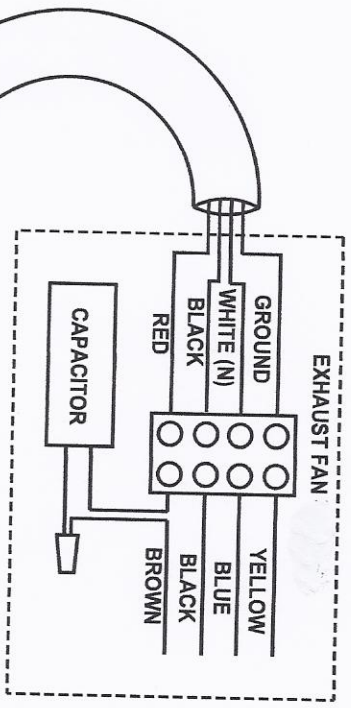

15 AMP
120 VAC
SUPPLY

14-3

WHEN INSTALLING SPEED CONTROL
REMOVE AND DISCARD THE
SHORT, WHITE JUMPER
ON THE TERMINAL STRIP