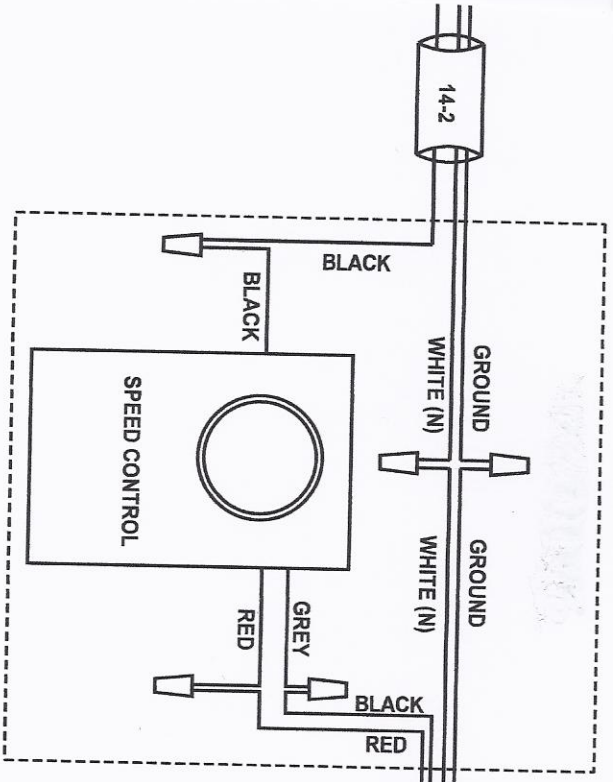

15 AMP
120 VAC
SUPPLY

14-3

WHEN INSTALLING SPEED CONTROL
REMOVE AND DISCARD THE
SHORT, WHITE JUMPER
ON THE TERMINAL STRIP